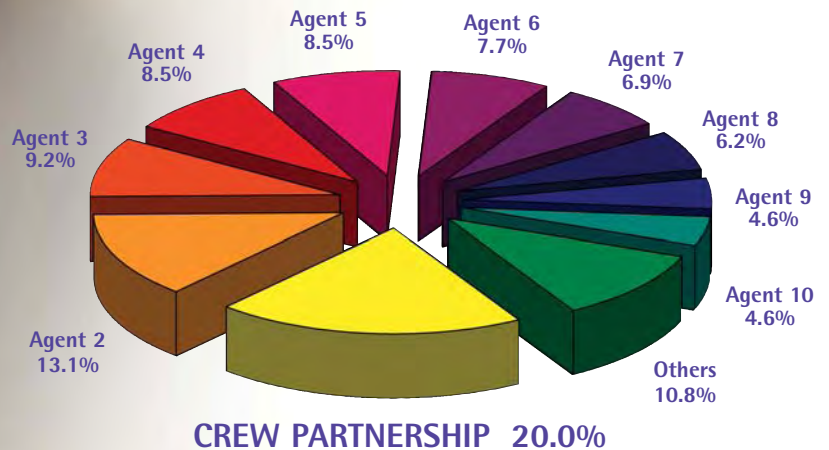

One simple message...
more SOLD signs
than any other agent*

BURTON ON TRENT

CREW PARTNERSHIP

BASED ON A SURVEY COLLECTED ON 31 AUGUST - 5 SEPTEMBER 2011

forsale

SIGN ANALYSIS

SUPPLIERS OF INDEPENDENT
MARKET SHARE REPORTS
THROUGHOUT ENGLAND AND WALES

soldsignaudit
20.0%

*CREW PARTNERSHIP WAS THE ESTATE AGENT
WITH THE HIGHEST NUMBER OF SOLD SIGNS
DISPLAYED BETWEEN THE DATES SHOWN.

independenceassured

For Sale Sign Analysis confirms that this advert is a fair and accurate representation of the information found between the dates shown. The quantity of For Sale and Sold signs does not necessarily equate to the number of completions.